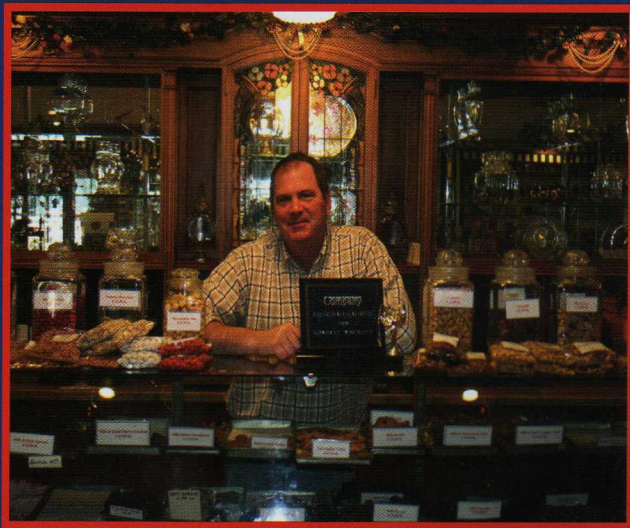

The Company Awards

Best Limousine Service

Pictured: Keith Schuh

ELS - Escort Limousine Service

Largest selection in Wisconsin.
Locations in Green Bay, Wausau,
Sheboygan, and Milwaukee.
Home of the world famous
Harley Limo Truck. Many other
vehicles exclusive to ELS.

9-5:30 M-F

711 Hinkle St.
Green Bay, WI 54303
920-494-3818

www.escortlimo.com

Best Place for Valentine's Day Chocolate

Pictured: Mark Beerntsen

Beerntsen's Candies

Heart-shaped boxes from
4 oz. to 7 lbs. heart shaped
Valentine's Day candies.